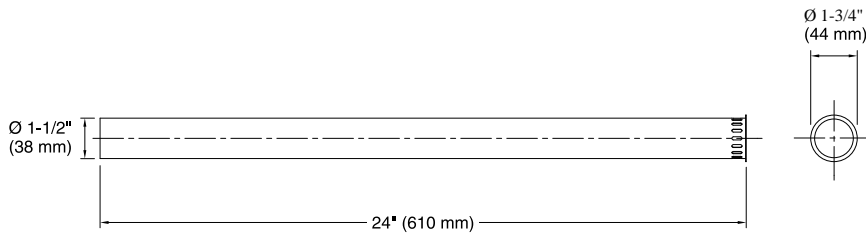

| | | |
|---|----|-----------------|
|  | CP | Polished Chrome |
|---|----|-----------------|

Technical Information

All product dimensions are nominal.

Notes

Install this product according to the installation guide.